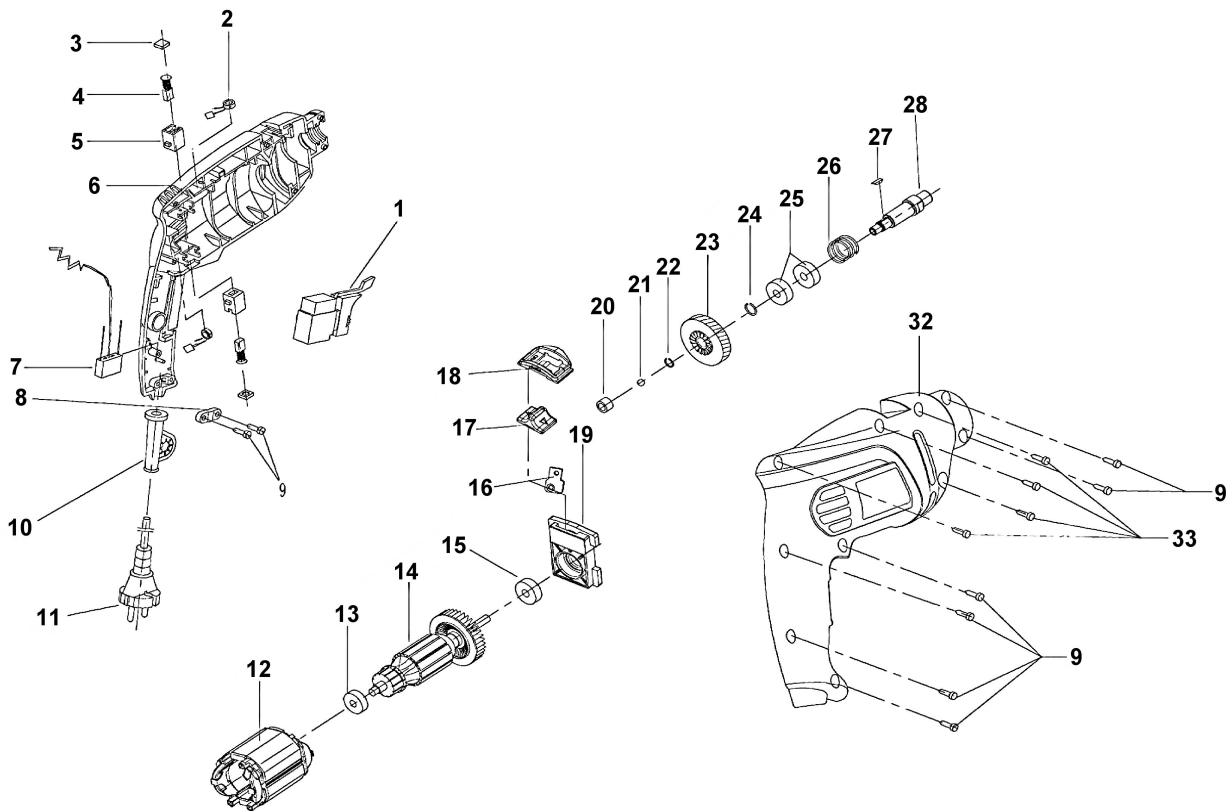

SERVICE SPARE PARTS LIST

EXCALIBUR 240 Volt MOTOR	REVISION DATE
MODEL NUMBERS 6501 & 6031	1/01/2013
(SPECIFY MODEL NUMBER WHEN ORDERING PARTS)	

No.	Description	Qty/motor	No.	Description	Qty/motor	No.	Description	Qty/motor	No.	Description	Qty/motor
1	SWITCH	1	10	CABLE ANCHOR	8	19	SUPPORTER	1	28	OUTPUT SPINDLE	1
2	INDUCTOR	1	11	CABLE ANCHOR	1	20	BEARING	2	32	RIGHT HOUSING	2
3	BRUSH CAP	1	12	STATOR	1	21	BALL	1	33	TAPPING SCREW	1
4	CARBON BRUSH	1	13	BEARING 626	1	22	CIRCLIP 10	1			
5	BRUSH HOLDER	1	14	ROTOR	1	23	GEAR	1			
6	LEFT HOUSING	1	15	BEARING 628	1	24	CIRCLIP 12	2			
7	CAPACITOR	1	16	SLIDE	1	25	BEARING 6001	1			
8	CABLE CLIP	1	17	PUSH BUTTON	2	26	SPRING				
9	TAPPING SCREW	1	18	PUSH BUTTON SEAT	1	27	KEY				